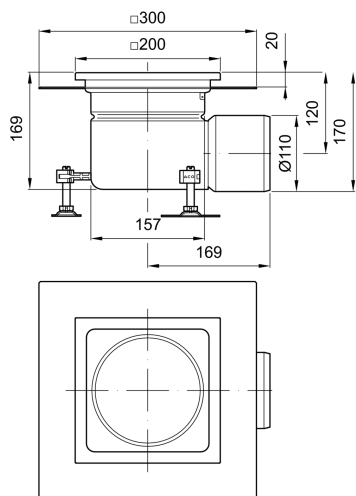

Square top

Product information for the product group

ACO Product benefits
■ Fully inspectable and cleanable   ■ Fully removable and easily cleanable stainless steel foul air trap (FAT)   ■ Full drainability   ■ Internal radii equal or larger than 3 mm   ■ Fully welded hygienic joints   ■ Steel thickness min. 1,5 mm   ■ Edge infill   ■ ACO protective cover available   ■ Fully pickled and passivated

- ACO Building Drainage BIM Revit libraries
- Certified according to EN 1253-1
- Hygienic design following EN 1672, EN ISO 14159 and EHEDG document 8, 13 and 44
- Available in 1.4301 (304) or 1.4404 (316L) grades of stainless steel
- Adjustable EasyFix leveling feet
- Wide range of gratings for various load classes including slip resistant solutions
- Silt basket available as accessory

Item Technical Data 408015

Recess [mm]	Outlet diameter □ [mm]	Flow rate [l/s]	Odour trap	Material
Extended edge				
200 x 200	110	2.8	With	1.4301

Accessories

	Description	Item number
■ Stainless steel ■ 0,3 litre capacity	Silt basket	
	Material grade 1.4301 (304)	416906
	Material grade 1.4404 (316L)	416907
■ Stainless steel ■ Material grade 1.4301 (304)	ACO tundish	413546

For more information please visit: <https://www.buildingdrainage.aco/products>

Excluding errors and changes.

Infobox