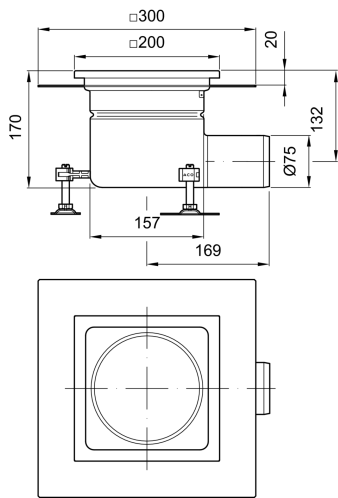

Square top

Product information for the product group

ACO Product benefits

- Fully inspectable and cleanable
- Fully removable and easily cleanable stainless steel foul air trap (FAT)
- Full drainability
- Internal radii equal or larger than 3 mm
- Fully welded hygienic joints
- Steel thickness min. 1,5 mm
- Edge infill
- ACO protective cover available
- Fully pickled and passivated

- Adjustable EasyFix leveling feet
- Wide range of gratings for various load classes including slip resistant solutions
- Silt basket available as accessory

Item Technical Data 408014

Recess [mm]	Outlet diameter □ [mm]	Flow rate [l/s]	Odour trap	Material
Extended edge				
200 x 200	75	2.6	With	1.4301

Accessories

	Description	Item number
	<ul style="list-style-type: none"> ■ Stainless steel ■ 0,3 litre capacity 	
	Material grade 1.4301 (304)	416906
	Material grade 1.4404 (316L)	416907
	<ul style="list-style-type: none"> ■ Stainless steel ■ Material grade 1.4301 (304) 	413546